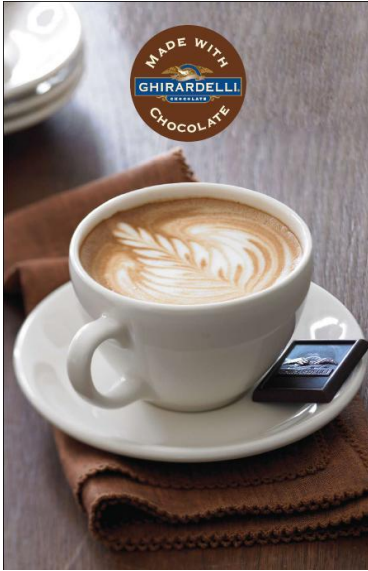

Ghirardelli POS

GPM – Mocha Poster (11" x 17")

GPFR – Iced Blended Drink Poster (11" x 17")

GPCL – Caramel Latte Poster (11" x 17")

GPWM – White Mocha Poster (11" x 17")

GMCC – Mocha Tri Fold Counter Card (5.5" x 8.5")

GRFCC – Ice Blended Drink Tri Fold Counter Card (5.5" x 8.5")