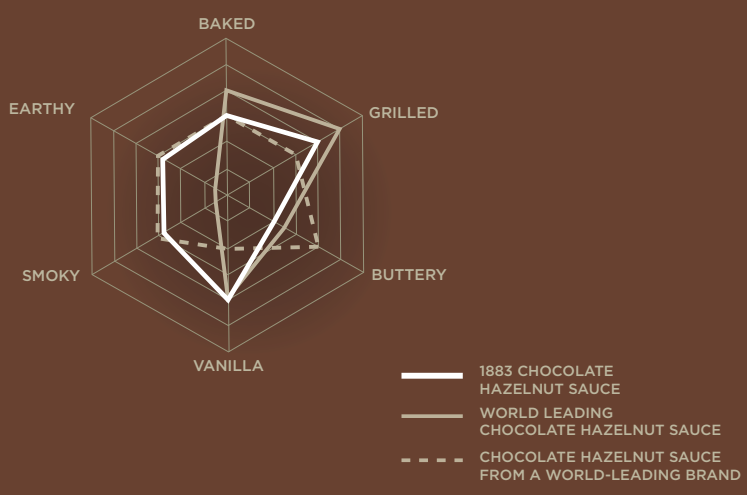

PRECISE AROMATIC TONES