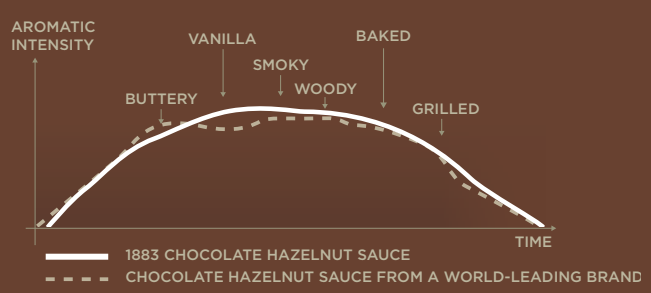

INTENSITY AND PURITY OF TASTE